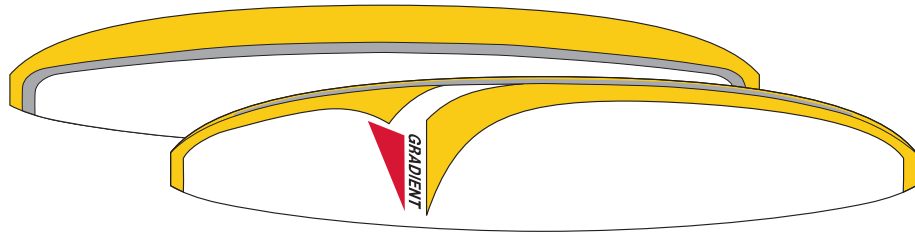

AVAX XC2 - color combination

GOLD

ORANGE

SANGRIA