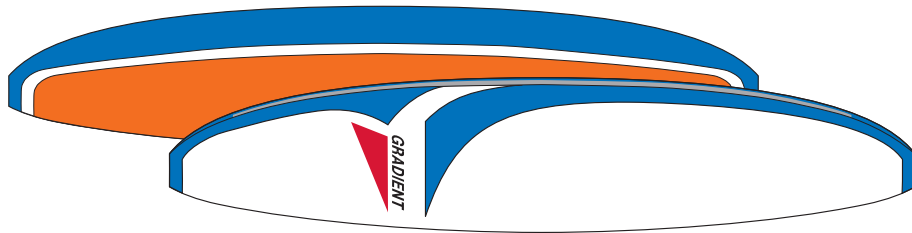

AVAX XC2 - color combination

GOLD

ORANGE

SANGRIA